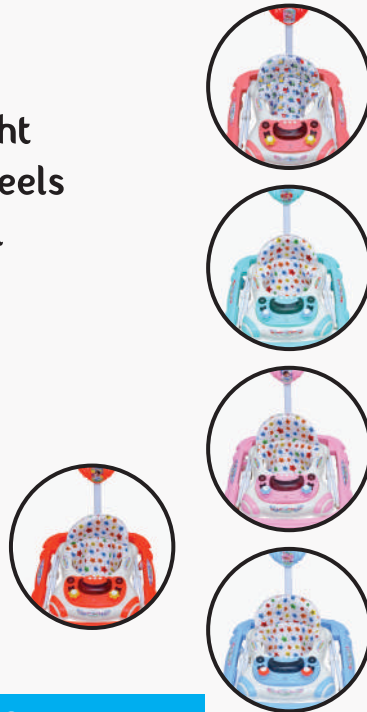

PACKAGING

1PC * 12 BOX = 12PC Bundle

AVAILABLE COLORS

**AGE
2+**

TIN TIN BABY WALKER

SPECIFICATION

- Folding Feature
- Washable Seat
- Adjustable Height
- Free Moving Wheels
- Parental Control
- Musical Chime
- Dual Color
- Smooth Wheels

PACKAGING

1 PC * 14 BOX : 14 PC BUNDLE

tobo

**NEW
ARRIVAL**

SPECIFICATION

- U 2 In 1 Function, Use The Toy As A Rocker Or A Foot-To-Floor Ride-On
- Unbreakable Body Attractive And Fancy Cartoon Face
- House Toy For Kids To Play And Exercise With For More Than 3 Years
- Horse Rocker Has Comfortable Seat Easy To Grip Handle
- That Will Provide Fun Play Time To Your Little One
- Superior Quality And Safe To Use
- It is a great toy for enhancing arm and leg coordination and balancing